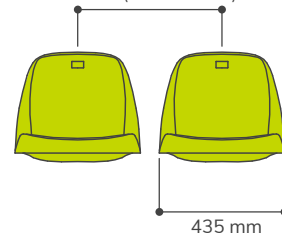

# CR6

ASIENTO INDIVIDUAL CON RESPALDO  
BACKREST SHELL SEAT

DIMENSIONES  
DIMENSIONS

A: 400 mm  
B: 350 mm  
C: 435 mm

SOBRE GRADA  
DIRECTLY ON STEP

RECOMENDADO / RECOMMENDED  
500 mm - (Min. 450 mm)

SOBRE FRENTE DE GRADA  
RISER MOUNTED

#### INFORMATION:

Monoblock seat with high backrest (35 cm), according with UEFA / FIFA recommendations for UEFA competitions. Seat finished in textured matte surface. The seat could be installed by 2 or 4 anchoring points to the concrete. **Compatible with metallic and pp+fibreglass brackets.**