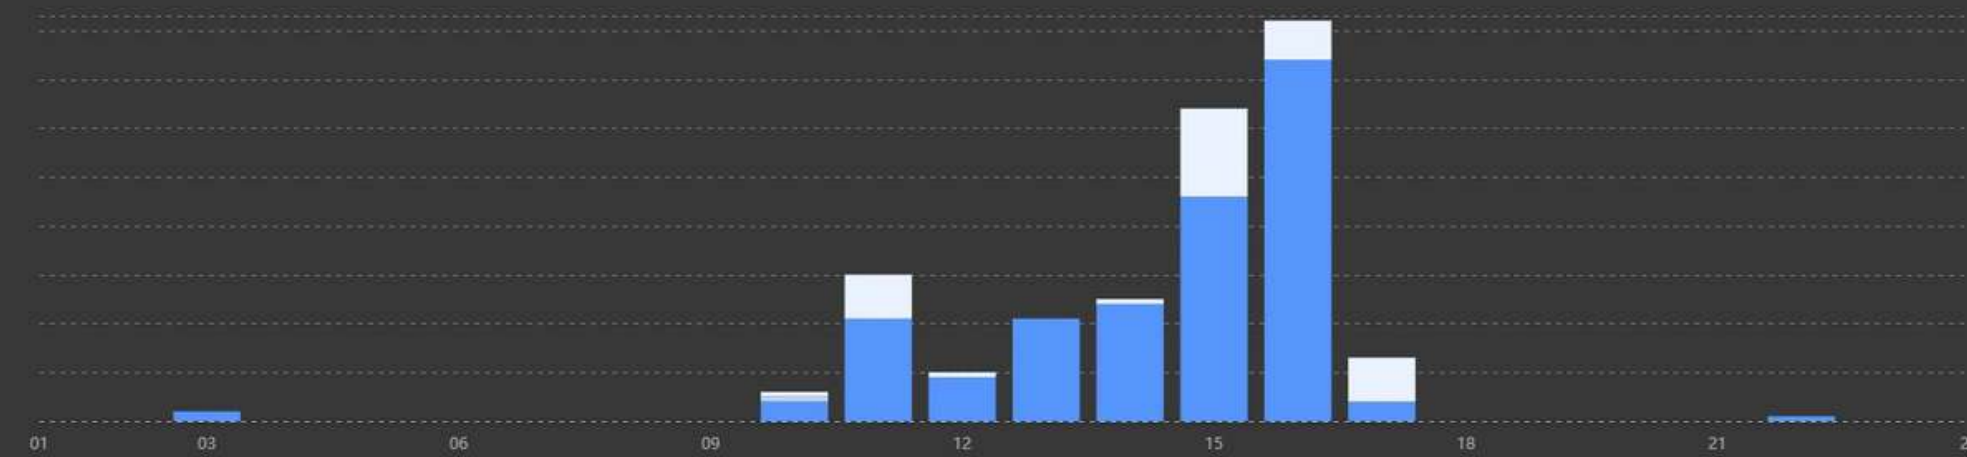

SkillCourt dataplatform

Met het gebruik van de SkillCourts wordt er geanonimiseerde data verzameld voor de gemeente.

Gebruiksfrequentie

Doelgroepen analyse

Populaire gebruiksuren

Populaire spellen en games

Leaderboard

Sensor statistieken

Time Statistical Overview

Popular hours

The most popular hours for users

Fitness / Bootcamp
Hockey
Football

16:00

Zone Total selected

Strength zone	0
Agility zone	1410
Agility Ladder	822
Agility Funbox 1	226
Agility Funbox 2	362
Technical Zone	551
Fun Zone	757
Sprint Zone	1665