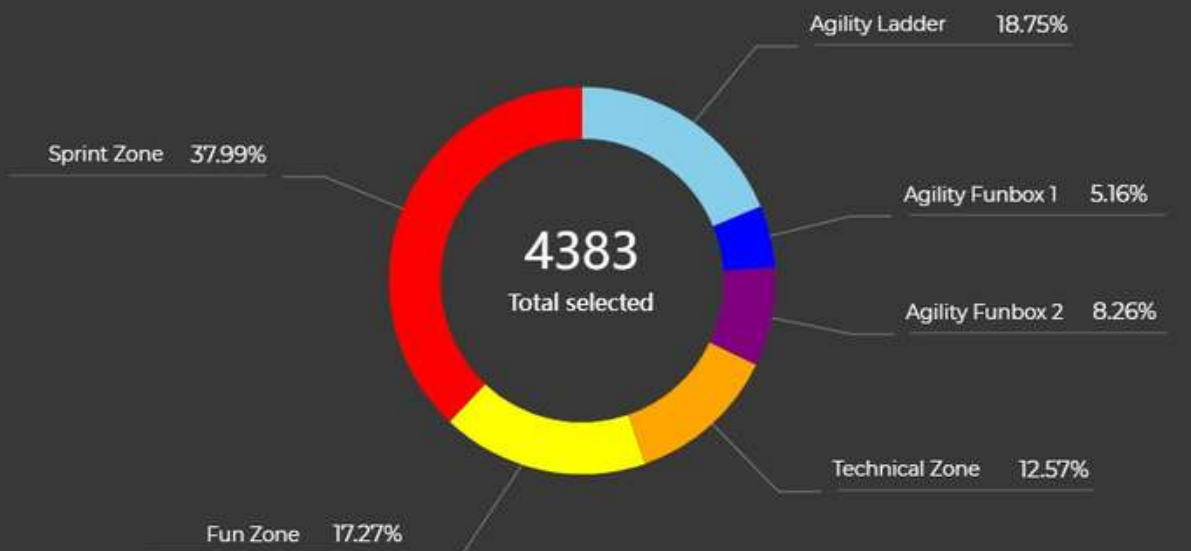

### Popular hours

The most popular hours for users

Fitness / Bootcamp  
Hockey  
Football

16:00

Zone Total selected

Strength zone	0
Agility zone	1410
Agility Ladder	822
Agility Funbox 1	226
Agility Funbox 2	362
Technical Zone	551
Fun Zone	757
Sprint Zone	1665

### The most active users

The age range of users most often use Skill Court

40-50

0-12  
12-18  
18-25  
25-30  
30-40  
40-50  
+50

*SMARTGOALS*

#IMPROVINGISWINING