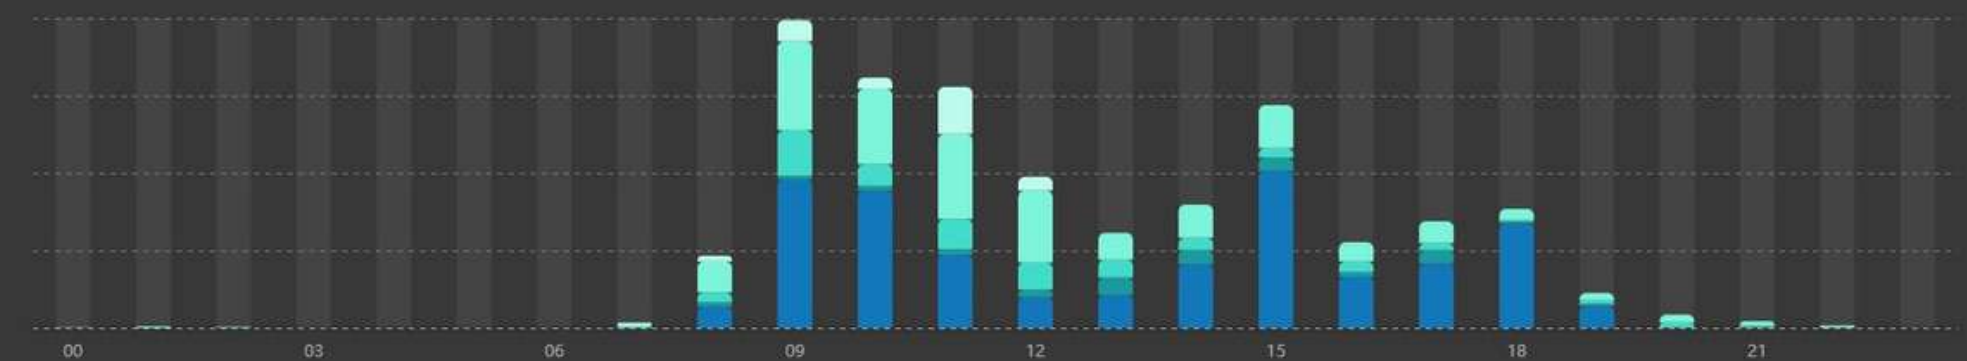

### Popular hours

The most popular hours for users

Fitness / Bootcamp  
Hockey  
Football

16:00

Zone Total selected

Strength zone	0
Agility zone	1410
Agility Ladder	822
Agility Funbox 1	226
Agility Funbox 2	362
Technical Zone	551
Fun Zone	757
Sprint Zone	1665

### The most active users

The age range of users most often use Skill Court

40-50

0-12  
12-18  
18-25  
25-30  
30-40  
40-50  
+50

*SMARTGOALS*

#IMPROVINGISWINING