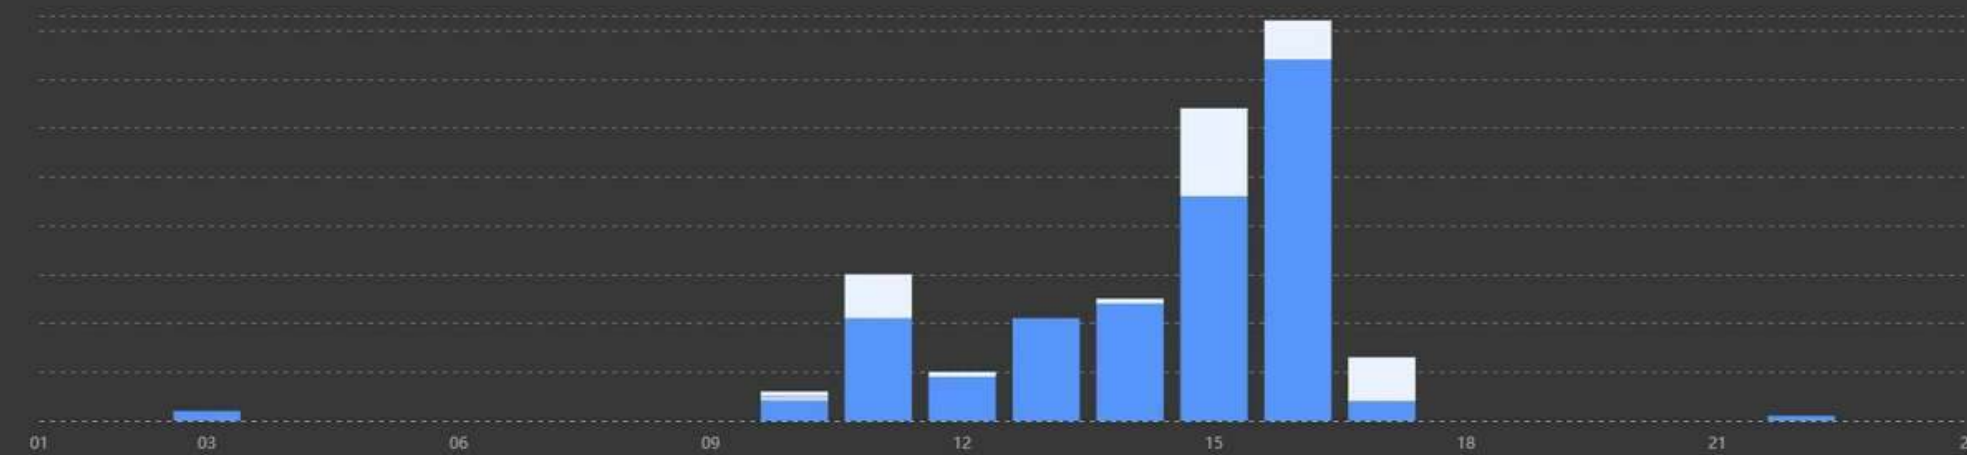

Leaderboard

Sensor statistieken

Time Statistical Overview

Popular hours

The most popular hours for users

Fitness / Bootcamp
Hockey
Football

16:00

Zone Total selected

Strength zone	0
Agility zone	1410
Agility Ladder	822
Agility Funbox 1	226
Agility Funbox 2	362
Technical Zone	551
Fun Zone	757
Sprint Zone	1665

The most active users

The age range of users most often use Skill Court